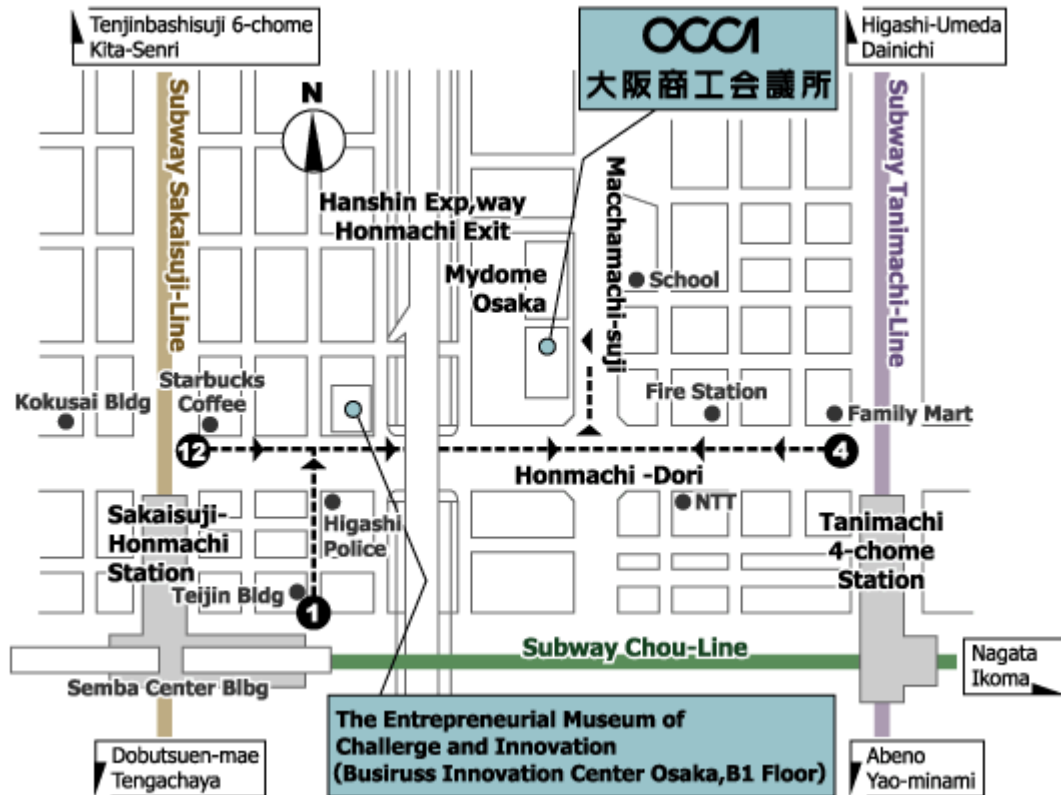

Map and Address

Tel	81-6-6944-6400(International Division)
Address	2-8, Honmachibashi, Chuo-ku, Osaka 540-0029 Japan
Nearest Station	Subway Sakaisuji-Line / Chuo-Line , Sakaisuji-honmachi Station. 8 minutes walk from Exit No.1 and No.12 Subway Tanimachi-Line , Tanimachi 4-chome Station 8 minutes walk from Exit No. 4

If you are coming from JR Shin-Osaka Station
(getting off from Shinkansen),

Take Subway **Midosuji-Line** to Honmachi Station, change to **Chuo-Line**, and get off at Sakaisuji-honmachi Station. Exit No. 1.

If you are coming from Itami Airport,

- (1) Take the Airport Bus to JR Osaka Station (30-40 minutes). Walk 3 minutes to Subway Higashi-Umeda Station and take **Tanimachi-Line** to Tanimachi 4-chome Station. Exit No. 4.
- (2) Take Osaka-Monorail to Yamada Station, change to Hankyu Railways Senri-Line heading for Subway Tenga-chaya Station, and get off at Subway Sakaisuji-honmachi Station. Exit No. 12.